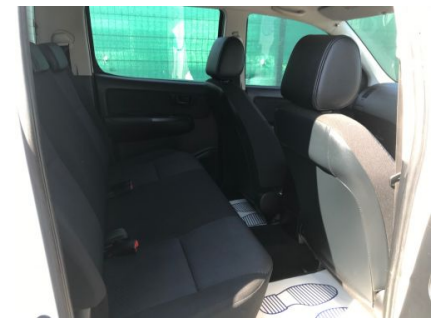

TOYOTA HI-LUX ACTIVE 4X4 D-4D DCB PICK UP

£10,495 + VAT

Nov 2015

61713 miles

Manual

Diesel

Description

Toyota Hilux 2.5 D-4D Active Double Cab Pick-Up 4WD, One Owner Direct, 2015 65 Plate, Air Conditioning, Carry Boy top, 5 Speed Manual Gearbox, Cd/Radio, MP3, Aux-in, Pas, Electric Windows, Electric Mirrors, Remote Central Locking, Supplied with New 12 Months Mot, Service, Warranty, FREE UK DELIVERY! PX AVAILABLE! FINANCE AVAILABLE!