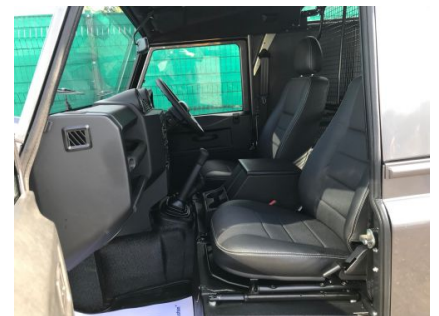

**LAND ROVER DEFENDER 90 TD HARD TOP XS**
**£42,500 + VAT**

**Mar 2015**
**500 miles**
**Manual**
**Diesel**
**Description**

Totally Original, Un-used, Land Rover Defender 90 Hard Top XS, 2015 15 Plate, One Owner, Full Landrover Documented Service History-recommended services done, even though not used! Metallic Corris Grey, 6 Speed Manual Gearbox, Two Sets of Keys, Air Conditioning, Heated Seats, Heated Front & Rear Windscreen, Blue Tooth, Electric Windows, Electric Mirrors, Pas, Remote Central Locking, Alloy Wheels, Alarm/Immobiliser, Load Liner, Side Steps, FREE DELIVERY! FINANCE AVAILABLE! APPOINTMENT ONLY!